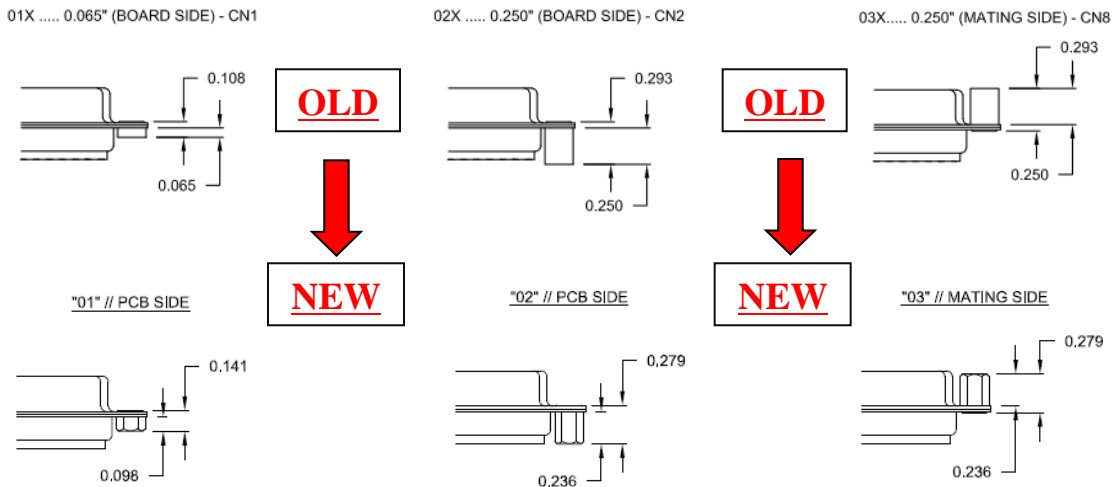

The hardware change pertains to shape and length for the following hardware options shown below. The illustrations below provide a better understanding of the change (all units are in inches). If you have any technical questions, please reach out to eng@norcomp.net.